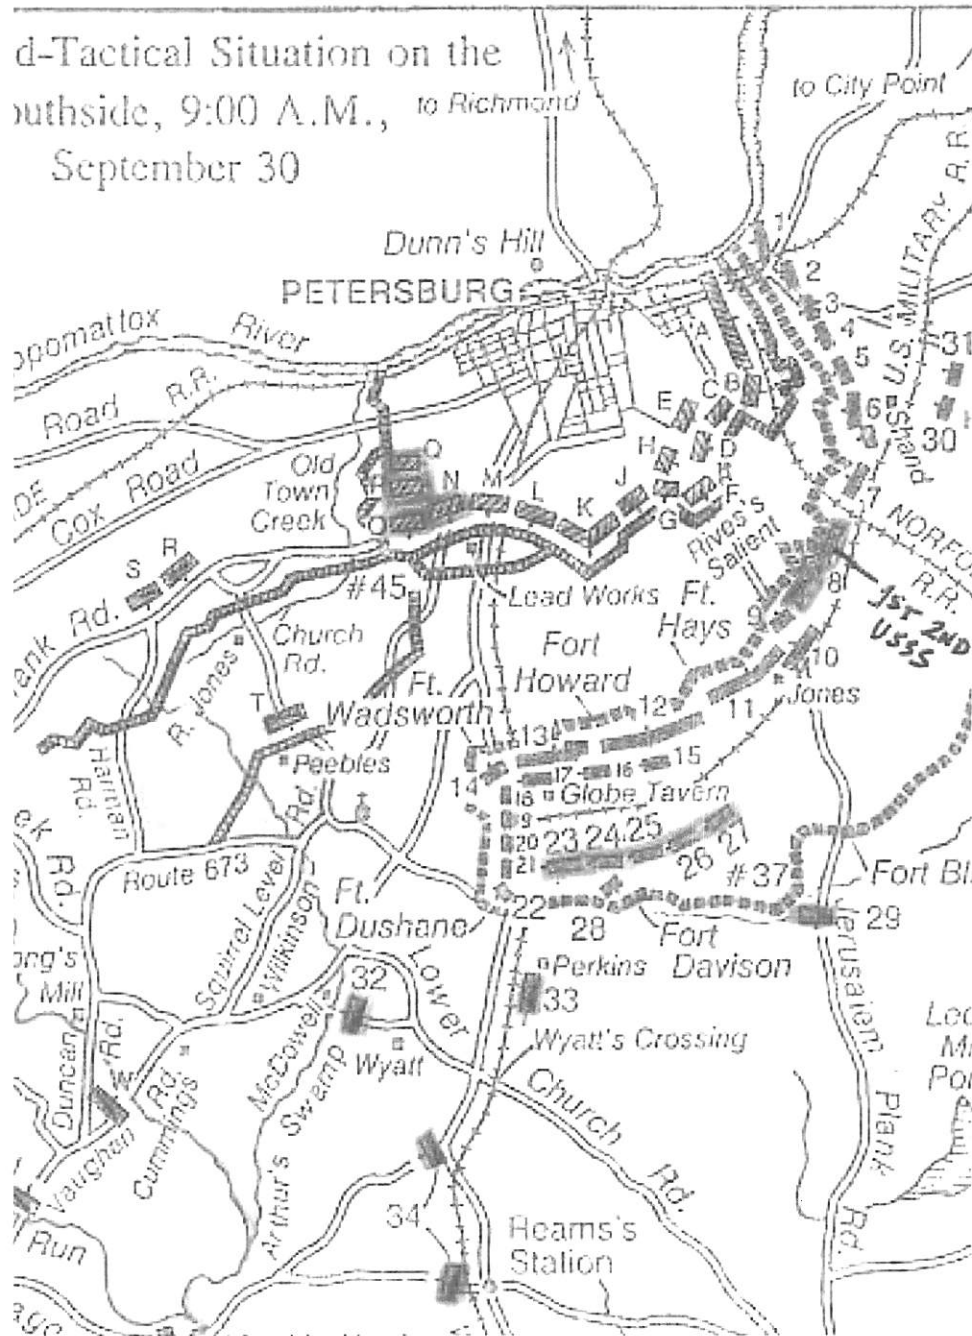

d-Tactical Situation on the
 outside, 9:00 A.M., to Richmond
 September 30

The Battle of Peebles's Farm

- LEGEND
- U.S. Cavalry
 - U.S. Infantry
 - U.S. Artillery
 - C.S. Cavalry
 - C.S. Artillery
 - U.S. Skirmishers
 - C.S. Skirmishers
 - U.S. Works
 - C.S. Works

The Confederate Counterattack, September 30