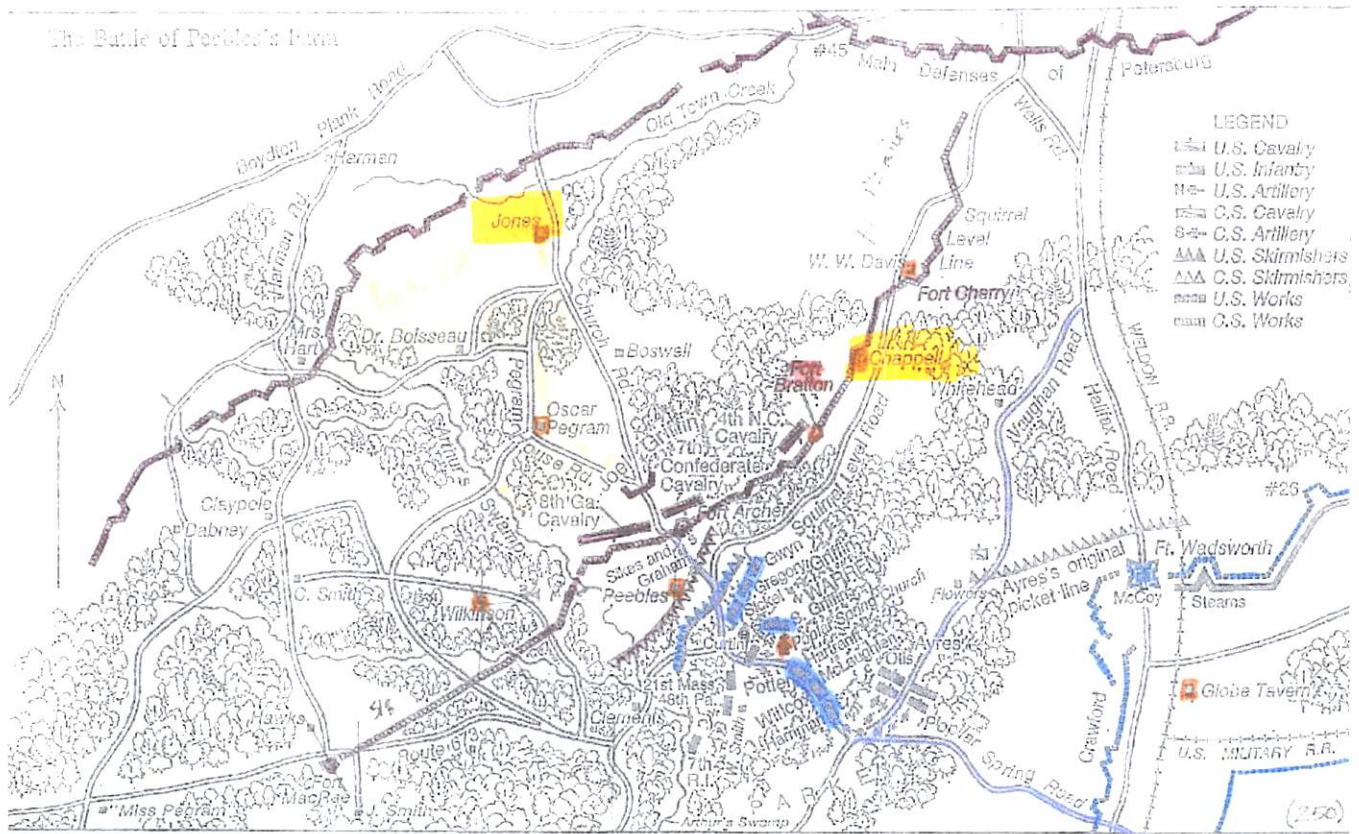

d-Tactical Situation on the
 outside, 9:00 A.M., to Richmond
 September 30

The Battle of Peebles's Farm

- LEGEND
- U.S. Cavalry
 - U.S. Infantry
 - U.S. Artillery
 - C.S. Cavalry
 - C.S. Artillery
 - U.S. Skirmishers
 - C.S. Skirmishers
 - U.S. Works
 - C.S. Works

1 MILE

The Battle of Peebles's Farm

- LEGEND
- U.S. Cavalry
 - U.S. Infantry
 - U.S. Artillery
 - C.S. Cavalry
 - C.S. Artillery
 - U.S. Skirmishers
 - C.S. Skirmishers
 - U.S. Works
 - C.S. Works

1 MILE

The Confederate Counterattack, September 30