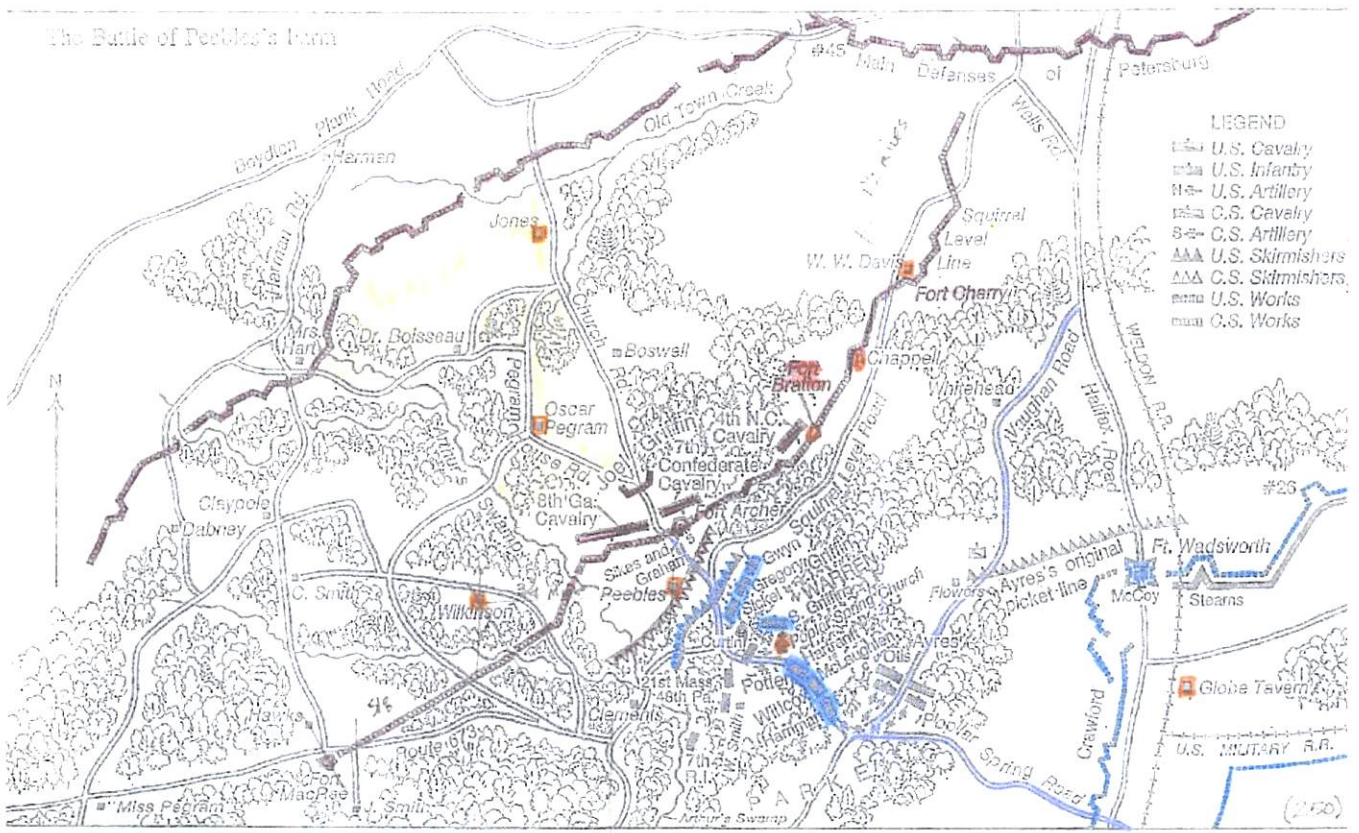

d-Tactical Situation on the
 outside, 9:00 A.M., to Richmond
 September 30

The Battle of Peebles's Farm

- LEGEND
- U.S. Cavalry
 - U.S. Infantry
 - U.S. Artillery
 - C.S. Cavalry
 - C.S. Artillery
 - U.S. Skirmishers
 - C.S. Skirmishers
 - U.S. Works
 - C.S. Works

1 MILE

The Battle of Peebles's Farm

- LEGEND
- U.S. Cavalry
 - U.S. Infantry
 - U.S. Artillery
 - C.S. Cavalry
 - C.S. Artillery
 - U.S. Skirmishers
 - C.S. Skirmishers
 - U.S. Works
 - C.S. Works

1 MILE

The Confederate Counterattack, September 30